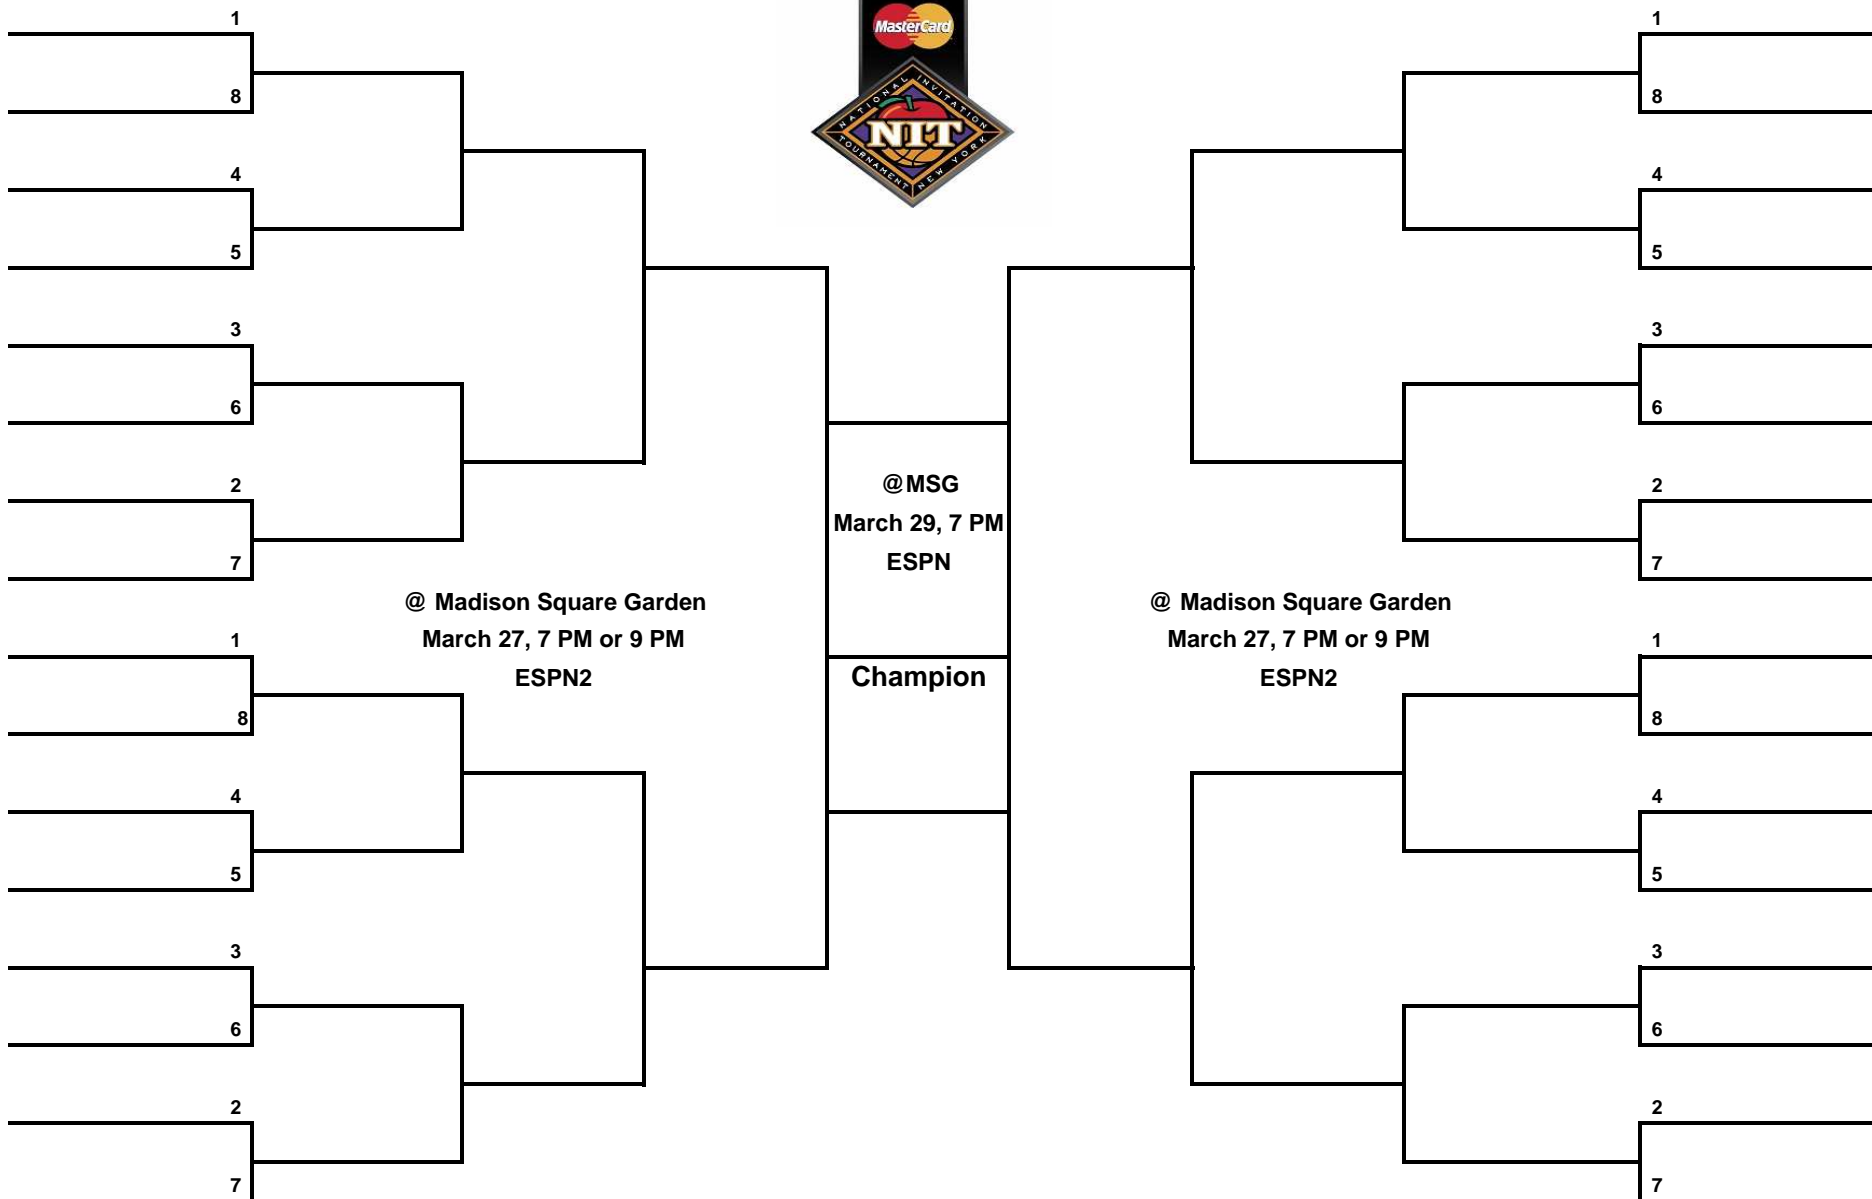

2007 MasterCard NIT

First Round
March 13 & 14

Second Round
March 15,16,17 & 19

Quarterfinals
March 20 & 21 (22**)

Semifinal
March 27

Championship
March 29

Semifinal
March 27

Quarterfinals
March 20 & 21 (22**)

Second Round
March 15,16,17 & 19

First Round
March 13 & 14

© Copyright 2007 NIT, L.L.C.

All Games Eastern Standard Time // HOME TEAM IN CAPS

**Thursday March 22nd may be utilized for a quarterfinal date in case of scheduling and/or availability conflicts